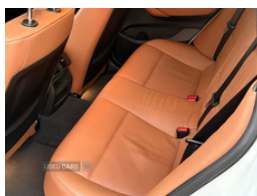

BMW X4 xDrive20d M Sport 5dr Step Auto | Feb 2016

£17,998

1 OWNER FROM NEW / VERY HIGH SPEC / IMMACULATE THROUGHOUT

JUST ARRIVED !

More Photos to Follow !

Very Impressive BMW X4 Diesel Automatic. Lovely Low Mileage & Extremely Well Cared For by its Former 1 Owner from New. Really Must be Seen ! Totally Immaculate Throughout ! Very High Spec Including:

Exterior Features: 4 Wheel Drive, 20 Inch Upgrade Alloy Wheels, Fully Colour Coded, Front and Rear Acoustic Parking Sensors with Internal Display Camera, High Level Brake Light, Privacy Glass, Remote Door & Boot Locking with 2 Remote Keys, Full Closure Alarm, Courtesy Lighting, Front Led Fog Lights, Tyre Puncture Warning System, Electric Tailgate, Chrome Tailpipes, Xenon Headlights with Headlight Wash, Daytime Led Running Lights, Roof Fin, Rear Spoiler, M Sport Styling Kit.

Interior Features: BMW Navigation, 8 Speed Automatic with TipTronic Function and Paddle Controls, Start - Stop Button with Keyless Operation, Heated Nevada Leather with Electric Memory Seat Adjustments and Lumbar Support, Digital Dual Climate Control with Air Conditioning, Harmon Kardon Sound with DAB / FM Radio with Single CD Player (with MP3 Playback Capability) and 12in Colour Display Screen, 12V Sockets, USB & Aux Port, TV, Audio Remote Controls, Central Controller, Colour Driver's Information System, Power Steering, Heated Leather Steering Wheel, Driver's Armrest, Electric Windows / Mirrors, Heated Door Mirrors, On-Board Computer with Service Indicator, Bluetooth Interface, Cruise Control with Speed Limiter, Auto Dimming Rear View Mirror, Isofix Child Seat Points, Centre Rear Seat Belt, Centre Rear Armrest, Adjustable Steering Column, Folding Rear Seats, Head Restraints, Anti-lock Braking System, Airbags, Interior Light Package, Traction Control, Hill Descent Control, Driver Comfort Mode Settings, Cup Holders, Luggage Blind, Satin

Miles:	42000
Fuel Type:	Diesel
Transmission:	Automatic
Colour:	Alpine White
Engine Size:	1995
Body Style:	Sport utility vehicle
Insurance group:	31E
Reg:	W777DEE

Technical Specs

DIMENSIONS

Length:	4671mm
Width:	1881mm
Height:	1624mm
Seats:	5
Luggage Capacity (Seats Up):	500L
Gross Weight:	2335KG
Max. Loading Weight:	590KG

PERFORMANCE & ECONOMY

Fuel Consum. (Urban Cold):	50.4MPG
Fuel Consum. (Extra Urban):	57.6MPG
Fuel Consum. (Combined):	54.3MPG
Fuel Tank Capacity:	67L
Number Of Gears:	8 SPEED
Top Speed:	132MPH
Acceleration 0-100 km/h:	8s
Engine Power BHP:	187.7BHP